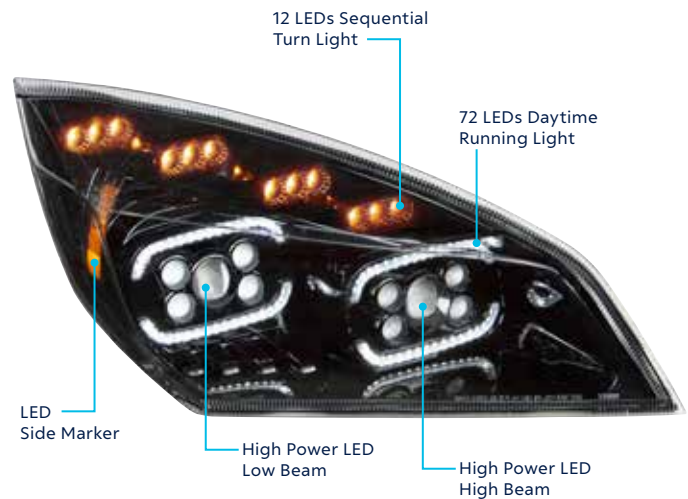

Full LED headlight with five-projector style high beam and low beam design

- Five-projector design with single high power LED in the center, and 4 small outer projector lens
- 12 LEDs as turn signal with sequential function
- 72 LEDs as daytime running light with dual light bar design
- Quality polycarbonate lens with special contour design for improved look and visibility
- Easy installation, simply plugs into existing factory wiring harness
- DOT/SAE, FMVSS 108
- Note: Included load resistor might not be required if the truck is originally equipped with LED headlights. Disconnect if it is causing error code or blowing a fuse
- Low beam: 1500 lumens, 5500K, 3.0 Amps, 12V DC input
- High beam: 2000 lumens, 5500K, 3.0 Amps, 12V DC input