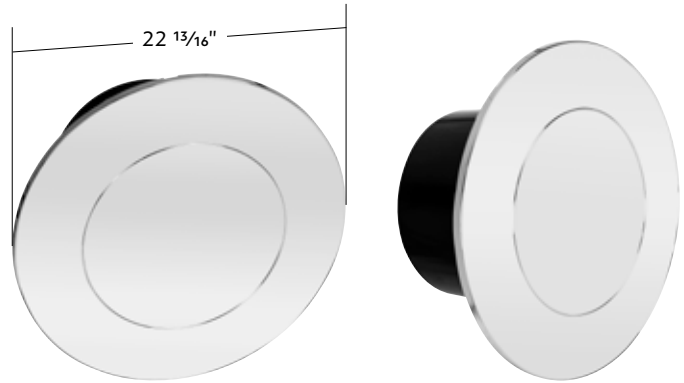

10359 Chrome 1 Pc. / Cbox

10 PCS. CONVENIENCE PACK

RELAUNCH

33mm X 2" Chrome Plastic Flat Top Nut Covers With Flange - Push-On (10-Pack)

Flat Top Nut Cover

- Beautiful chrome plated finish with triple chrome plating process
- Chrome plastic flat top push-on nut cover for hex nuts and bolts
- Available in various sizes and height
- Available with flange
- Convenience pack, includes 10 nut covers to dress up one wheel