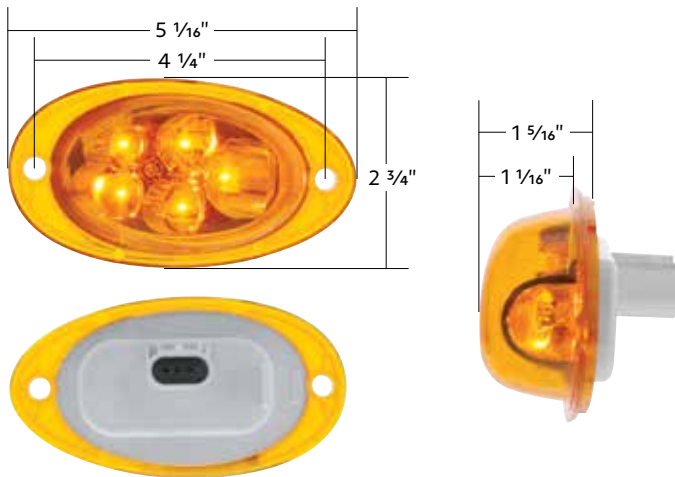

COMPETITION SERIES

2018-2022 Volvo VNR

LED Fog Light With Bracket

- Bright 650 lumen LED fog light with ABS mounting bracket
- Chrome inner housing with unique reflective pattern
- Spring-loaded adjustment design
- Easy plug-in design with OE spec plug
- For 12V DC system, estimated amp draw is 1.2A
- Direct replacement to OEM #82744707
- DOT/SAE, FMVSS 108

32835 LED Fog Light 1 Pc. / Each

100%LED

DOT & SAE

650
Lumens

2008-2017 Freightliner Cascadia

5 LED Turn Signal Light - Slope Lens

- Polycarbonate lens sonically sealed to housing to prevent moisture intrusion
- Fully sealed electronics, works on all 12V DC systems
- Newer design style with chrome inner housing and non-light defusing lens
- Easy plug-in design with OEM style plug
- Replacement for OE #A06-58770-000
- DOT/SAE, FMVSS 108
- IP67 water resistant rating

36809 Amber LED / Amber Lens 1 Pc. / Card

IP67
WATER RESISTANT

DOT & SAE

EASY PLUG-IN