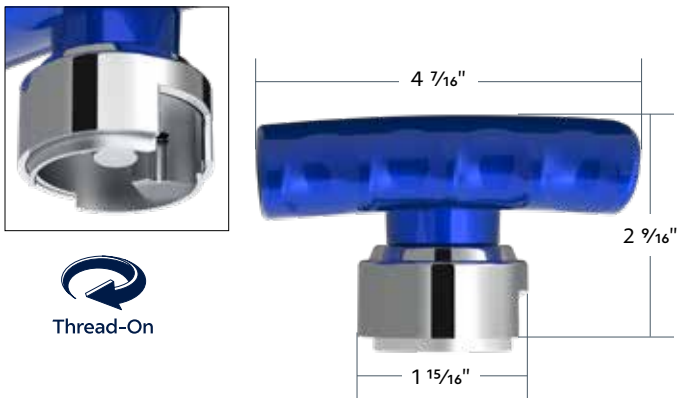

13/15/18 Speed

Indigo Blue Thread-On T-Shape Gearshift Knob With Chrome 13/15/18 Speed Adapter

T-Shape Gearshift With 13/15/18 Speed Adapter

- Made with quality die-cast aluminum
- Features chrome 1/2"-13 thread-on adapter base for Eaton Fuller type shifter
- Machined 1/2"-13 thread for smooth installation
- Removable thread lock included to prevent loosening of shift
- Not compatible with models equipped with D-shape shift knobs

70847 Indigo Blue T-Shape w/ Adapter 1 Pc. / Each