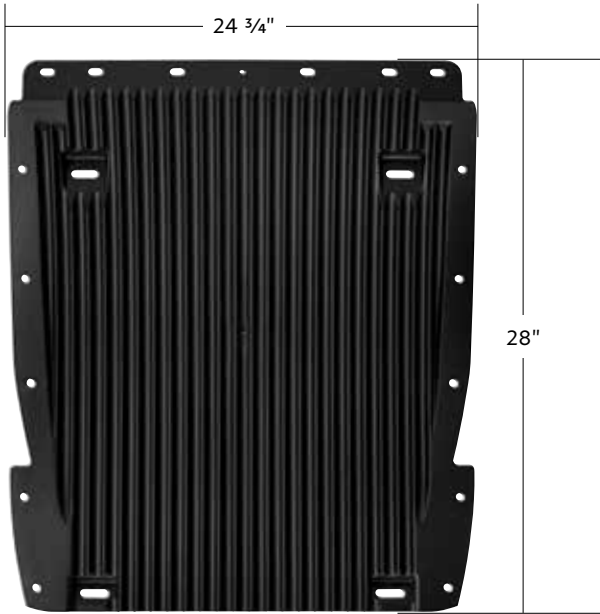

2018-2022 Volvo VNL

Plastic Fairing Extension Splash Shield

- Quality aftermarket reproduction of the original
- Injection molded plastic for durability and strength
- Easy to install with original style mounting holes and pattern
- Direct replacement to OEM #82757709

21324   **Splash Shield**   1 Pc. / Wbox

2004-2017 Volvo VNL

Plastic Fairing Extension Splash Shield

- Quality aftermarket reproduction of the original
- Injection molded plastic for durability and strength
- Easy to install with original style mounting holes and pattern
- Direct replacement to OEM #20488494

21323   **Splash Shield**   1 Pc. / Wbox