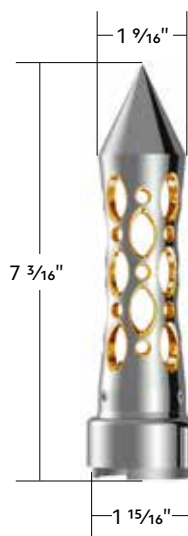

9/10 Speed

Chrome Thread-On Daytona Style Spike Gearshift Knob With LED and 9/10 Speed Adapter

Daytona Style with 9/10 Speed Adapter

- Beautiful chrome plated finish with triple chrome plating process
- Designer style thread-on type CNC-machined spike design shift knob with M30X3.5 threads
- Quality zinc die-cast adapter
- Unique LED design, embedded on the adapter base
- Wiring required

70922	Chrome	Amber LED	1 Pc. / Card
70923	Chrome	Red LED	1 Pc. / Card
70924	Chrome	Blue LED	1 Pc. / Card
70925	Chrome	White LED	1 Pc. / Card

Thread-On