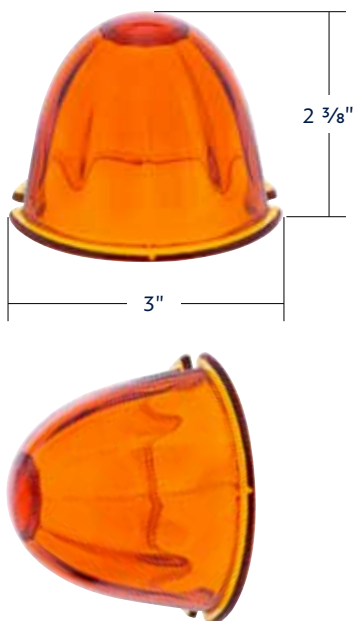

Watermelon Glass Marker Light Lens

- Glass lens for large glass marker lights

30523	Dark Amber	1 Pc. / Each