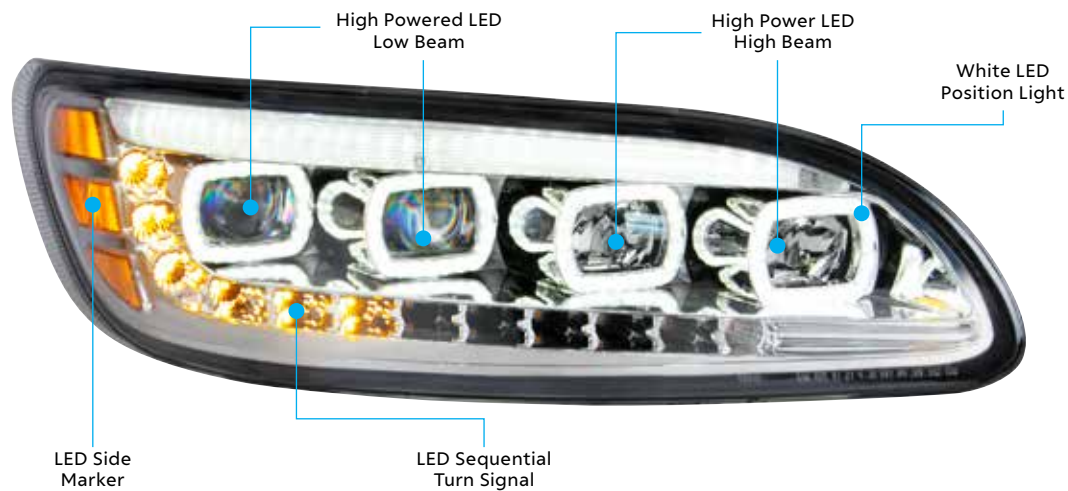

70799B 1 Pc. / Bulk

United Pacific

February 2022

NEW ITEMS

QUAD-LED HEADLIGHT

For Peterbilt 386, 387, 382, 384

COMPETITION SERIES

- All LED design feature 4X 15W LEDs with individual low beam projectors and high beam reflectors
- Unique patented quadruple headlight design, patent #D900,382
- Quality polycarbonate lens with durable ABS rear housing
- Bright position light with 128 white LEDs
- Sequential turn signal light with 12X 3W amber LEDs
- For 2005-2015 Peterbilt 386, also fits 1999-2010 Peterbilt 387, 2007-2018 Peterbilt 382, and 2007-2014 Peterbilt 384
- Easy connection, plugs into factory wiring harness
- Low beam: 1500 lumens, 5500K, 1.1 Amps, 12V DC input
- High beam: 3000 lumens, 5500K, 4.7 Amps, 12V DC input
- DOT/SAE, FMVSS 108