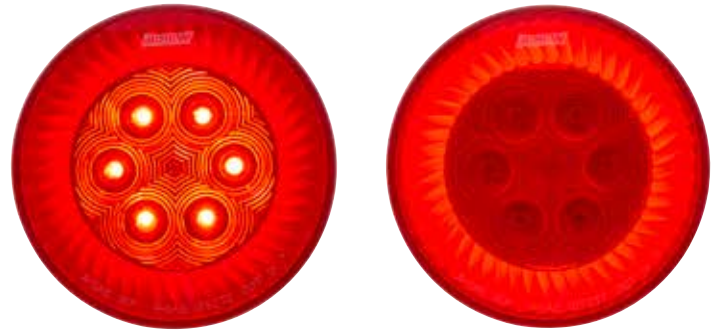

95005	Black	1 Pc. / Box
--------------	--------------	-------------

Turbine Light

16 LED 4" Round Turbine Light (Stop, Turn & Tail)

- Polycarbonate lens sonically sealed to housing to prevent moisture intrusion
- Electronics completely sealed in epoxy to resist corrosion and moisture
- Energy efficient solid-state circuit board engineered for 12V DC systems
- Feature 16 bright SMD type LEDs
- Unique turbine fin design on outer rim, comes on with low function
- High function both outer and inner LEDs turns on
- Rear housing with 3-pin female contact terminal
- Recommend use with 3-pin male plug, item #34212, 34216 (not included)
- Recommend mount with rubber push-in grommet, item #31515 (not included)
- DOT/SAE, FMVSS 108
- IP67 water resistant rating
- Amperage draw on high function: 3.2mA, low function: 1.3mA

39214 **Red LED/Red Lens** 1 Pc. / Card

DOT & SAE

IP67
WATER RESISTANT

Turbine Light

16 LED 4" Round Turbine Light (Turn Signal)

- Polycarbonate lens sonically sealed to housing to prevent moisture intrusion
- Electronics completely sealed in epoxy to resist corrosion and moisture
- Energy efficient solid-state circuit board engineered for 12V DC systems
- Feature 16 bright SMD type LEDs
- Unique turbine fin design on outer rim, comes on with low function
- High function both outer and inner LEDs turns on
- Rear housing with 3-pin female contact terminal
- Recommend use with 3-pin male plug, item #34212, 34216 (not included)
- Recommend mount with rubber push-in grommet, item #31515 (not included)
- DOT/SAE, FMVSS 108
- IP67 water resistant rating
- Amperage draw on high function: 2.7mA, low function: 1.7mA