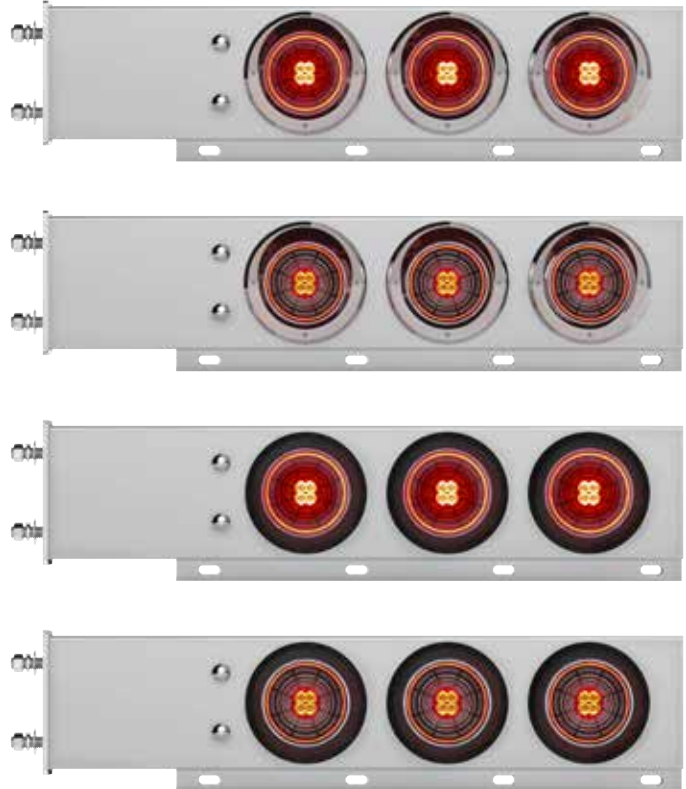

Abyss Light

3-3/4" Bolt Pattern CR Spring Loaded Bar With Six 4" 13 LED Abyss Lights

Abyss Light

- Highly polished chrome finish for durability and shine
- Pre-assembled and wired with six unique United Pacific LED Abyss lights
- 3-3/4" Center to center mounting bolt pattern

61030	Red LED/Red Lens	with Visor	1 Pc. / Cbox
61031	Red LED/Clear Lens	with Visor	1 Pc. / Cbox
61033	Red LED/Red Lens	with Grommet	1 Pc. / Cbox
61034	Red LED/Clear Lens	with Grommet	1 Pc. / Cbox