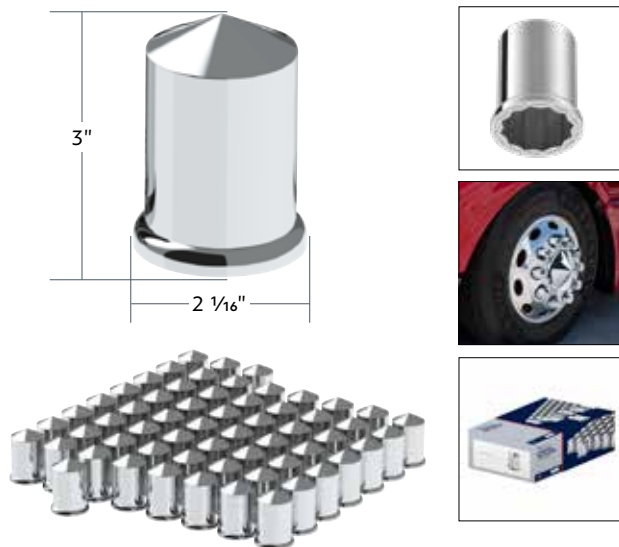

60 PCS. CONVENIENCE PACK

1.5\"/>

- Chrome plated finish with triple chrome plating process
- Quality plastic injection molded
- Designed to cover up and hide the lug nut flange washer
- Convenience pack, includes 60 nut covers

10011CB Chrome Plastic Pointed Nut Cover 60 Pc. / Cbox