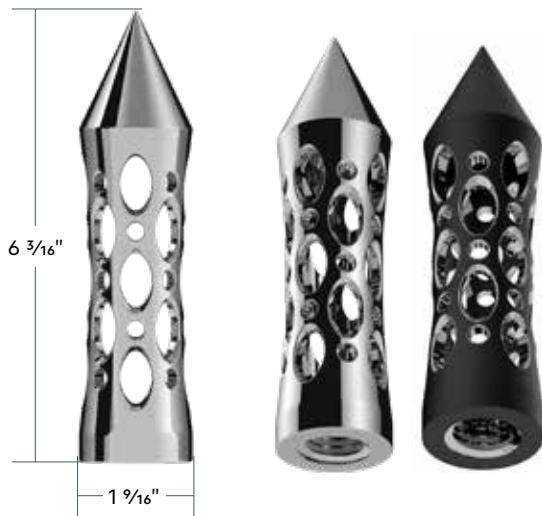

M30X3.5 Thread-On Daytona Style Spike Gearshift Knob

Daytona Style

- High quality, CNC machined aluminum with M30X3.5 female threads
- Removable thread locking sealant included
- Designed to work with any M30X3.5 male threaded adapters

70783B Chrome	1 Pc. / Each
70819B Black	1 Pc. / Each