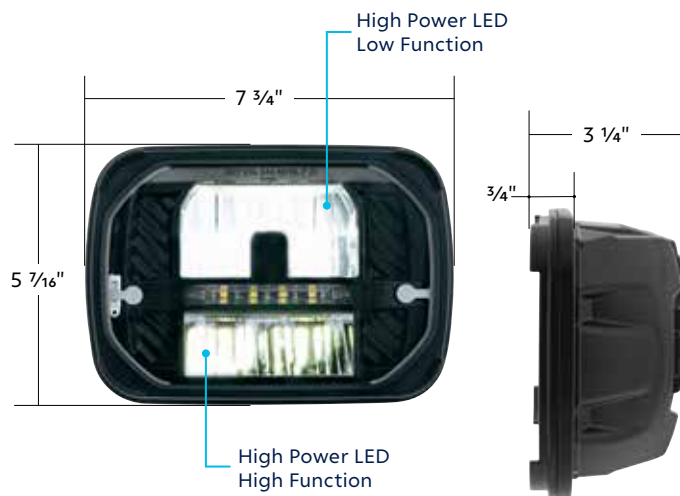

ULTRALIT™

Heated 5"X7" LED Headlight With White Position Light

5"X7" Heated LED Headlight

- Features a heating system that automatically de-ices and defrosts the headlight lens
- Integrated monitoring system to turn off heating when snow & ice has cleared from lens
- Powerful 5700K white LEDs with 500 lumens on low function and 1600 lumens on high function
- Durable glass lens with heavy duty corrosion resistant aluminum housing. Resists shock and vibration
- Super bright white center position light bar with 4 LEDs
- Position light wiring required
- Easy plug-in design with standard H4 style connector plug for ease of installation
- Compatible with any 12-24V DC setups
- Note: Due to large heat sink, modification to headlight bucket might be required
- DOT/SAE, FMVSS 108
- IP67 water resistant rating
- Low function: draws 3.5A (heat on)/1.0A (heat off) at 12V
- High function: draws 5.0A (heat on)/2.5A (heat off) at 12V

31249 5"X7" LED Headlight 1 Pc. / Cbox