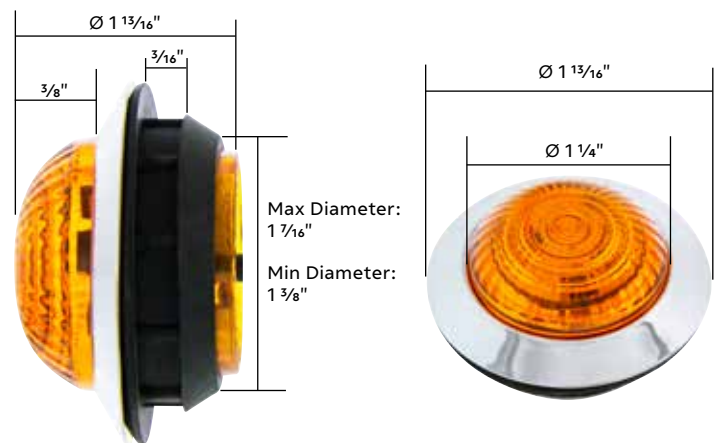

6 LED 1 1/4" Dual Function Light (Clearance/Marker)

- High quality injection molded polycarbonate lens
- Epoxy coated, fully sealed electronics designed for 12V DC systems
- Feature 6 bright SMD type dual function LEDs
- Includes polished stainless steel bezel and quality rubber grommet
- Easy wiring, 7" of 18G wires with 0.180" male bullet plugs
- Maximum mounting hole diameter 1 7/16", minimum 1 3/8"
- DOT/SAE, P2

36035	Amber LED/Amber Lens	1 Pc. / Card
36036	Red LED/Red Lens	1 Pc. / Card
36037	Amber LED/Clear Lens	1 Pc. / Card
36038	Red LED/Clear Lens	1 Pc. / Card