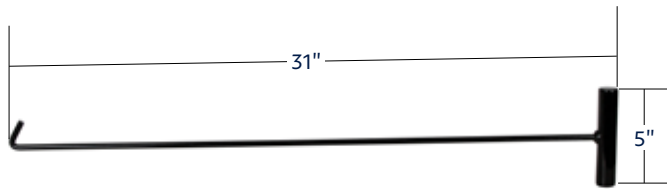

Black 31" Long Fifth Wheel Pin Puller, J-Hook (Each)

- Driver convenient tool with black painted surface
- Durable 3/8" diameter steel rod with 5" wide handle bar
- Overall 31" in length, with J-hook at the end

90110 Black 31" Long Fifth Wheel Pin 1 Pc. / Each

Lower Gearshift Knob Cover

- Quality injection molded plastic for durability
- Lower gearshift plastic cover for Eaton Fuller style 9/10/13/15/18 speed shifters
- Easy to install with original style mounting screw holes (screws not included)
- Matching gearshift knobs, shifter shaft extensions, steering wheel spinners and air valve knobs available

70573 Matte Black 1 Pc. / Card

NEW DESIGN

United Pacific Flat Bill Cap

- 5 panel structured black and gray hat
- Classic UPI logo embroidery
- Adjustable Snapback

99099 Flat Bill Cap 1 Pc. / Each