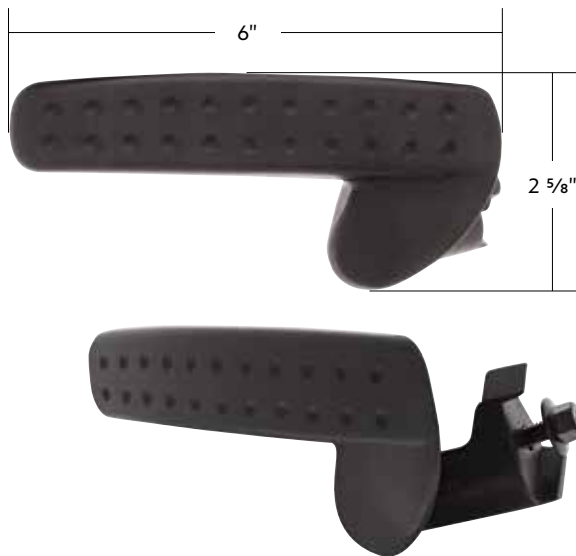

Black Interior Door Handle

2008-2017 Freightliner Cascadia

- Quality injection molded plastic replacement door handle
- Perfect for replacing the damaged door handle
- Direct replacement to OEM A18-46490-001
- Passenger side application
- Shipping in bulk

42385B Passenger 1 Pc. / Each