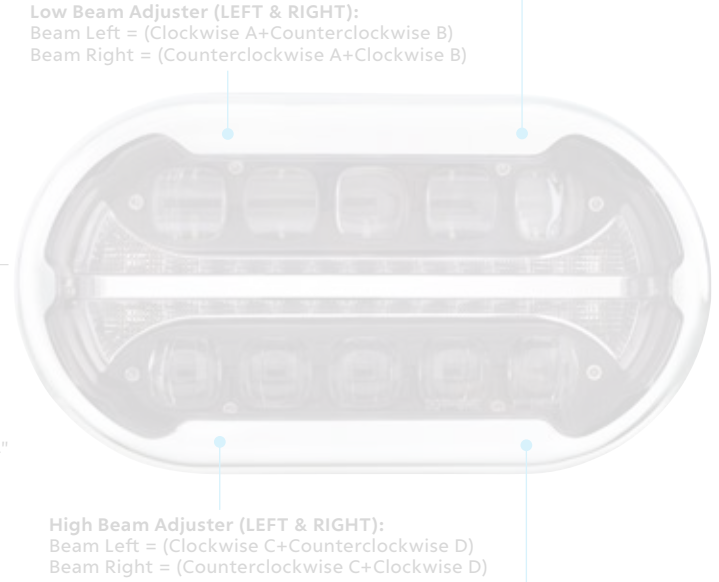

90632 1 Pc.

United Pacific

April 2022

NEW ITEMS

ULTRALIT™ PLUS R

Low Beam Adjuster (UP & DOWN):
Beam Down = (Clockwise: A+B Simultaneously)
Beam Up = (Counterclockwise :A+B Simultaneously)

Low Beam Adjuster (LEFT & RIGHT):
Beam Left = (Clockwise A+Counterclockwise B)
Beam Right = (Counterclockwise A+Clockwise B)