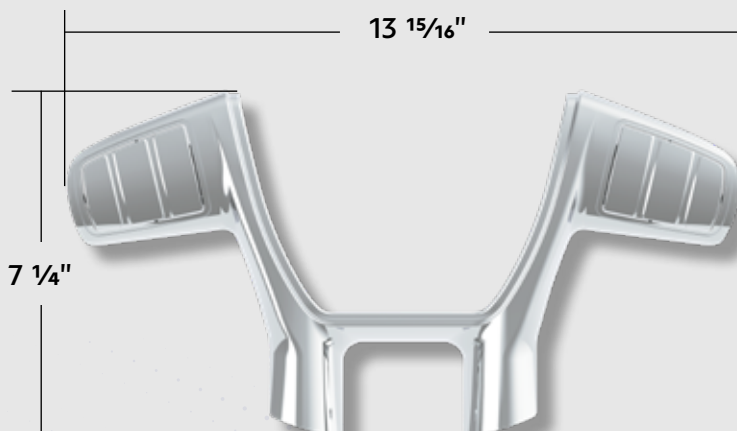

HORN BEZEL TRIM

For United Pacific YourGrip Steering Wheel

- Quality injection molded plastic
- Designed specifically for United Pacific's YourGrip Peterbilt 579 steering wheels
- Includes removable steering wheel control blank covers
- For models equipped with original steering wheel controls, simply unscrew the blank covers and screw the controls into place

88191	Horn Bezel Trim	Chrome	1 Pc. / Card
88192	Horn Bezel Trim	Black	1 Pc. / Card

**Fits OE
Horn Pad**

**Customizable
Trim**