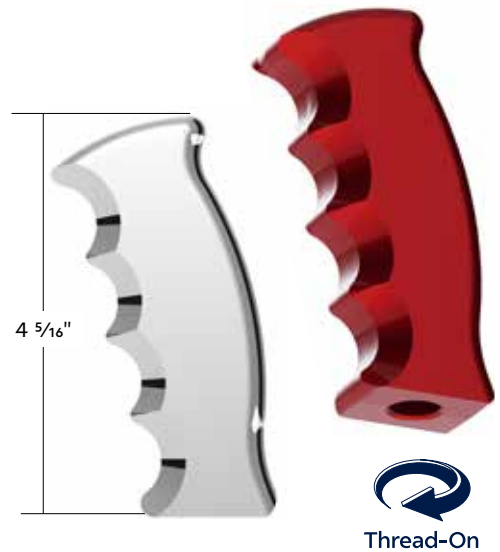

Thread-On Pistol Grip Gearshift Knob

- Made of quality aluminum casting
- Machined 1/2"-13 female threads
- Works with any adapter or shifter rod with 1/2"-13 male threads

70805B   **Chrome**   1 Pc. / Wbox

70810B   **Candy Red**   1 Pc. / Wbox