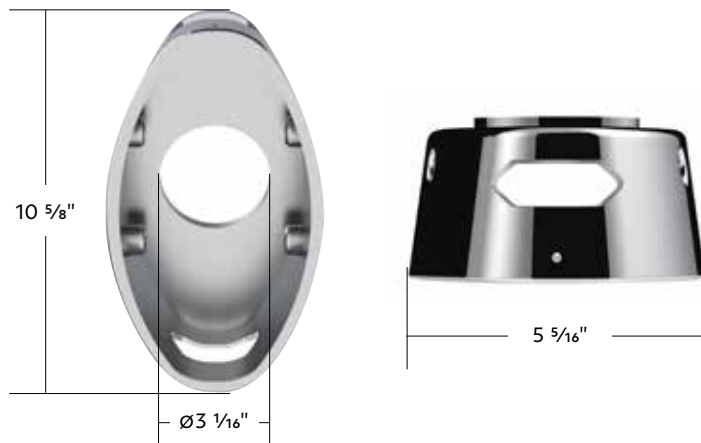

Chrome Plastic Upper Steering Column Cover

2002-2005 Kenworth W900/T800/T600/T300

- Chrome plated finish with triple chrome plating process
- Quality injection molded plastic for durability
- Easy install with original mounting hole positions

40902 Upper Steering Column Cover 1 Pc. / Cbox