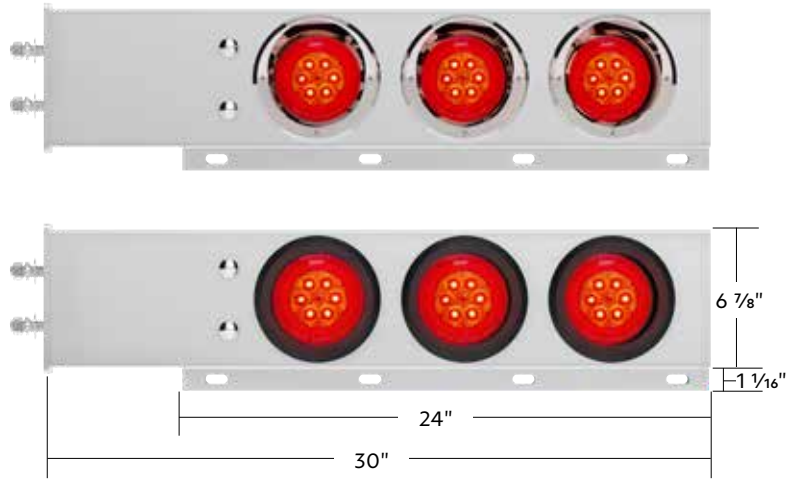

2-1/2" Bolt Pattern SS Spring Loaded Bar With Six 4" 13 LED Turbine Lights (Pair)

Turbine Lights

- Highly polished 430 stainless steel finish for durability and shine
- Pre-assembled and wiring with six unique United Pacific LED Turbine lights
- 2-1/2" Center to center mounting bolt pattern

61014	Red LED/Red Lens	With Visor	1 Pair / Cbox
61017	Red LED/Red Lens	With Grommet	1 Pair / Cbox

with Visor