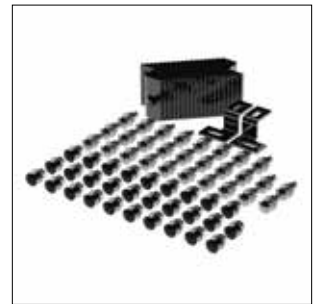

32547	Driver	1 Pc. / Each
--------------	---------------	--------------

EASY
PLUG-IN

DOT & SAE

Peterbilt 389

Aluminum Billet Style Grille Insert With Horizontal Bars

- Quality aluminum billet style horizontal bars grille insert
- Features 52 pieces of 1/8" thick aluminum extruded rectangular bars
- Clear coated front bar surface with black powder coated side walls
- Specially engineered mounting brackets for mounting directly onto OE crown
- Carriage bolts with matching hardware included
- Note: bug screen not included

21050 Aluminum Billet Style Grille Insert 1 Pc. / Wbox

Chrome Plastic Flat Top Nut Covers Push On 15/16" X 1-3/16"

- Beautiful chrome plated finish with triple chrome plating process
- Chrome plastic flat top push-on nut cover for hex nuts and bolts
- Available in various sizes and height
- Available without flange
- Convenience pack, includes 10 nut covers to dress up one wheel