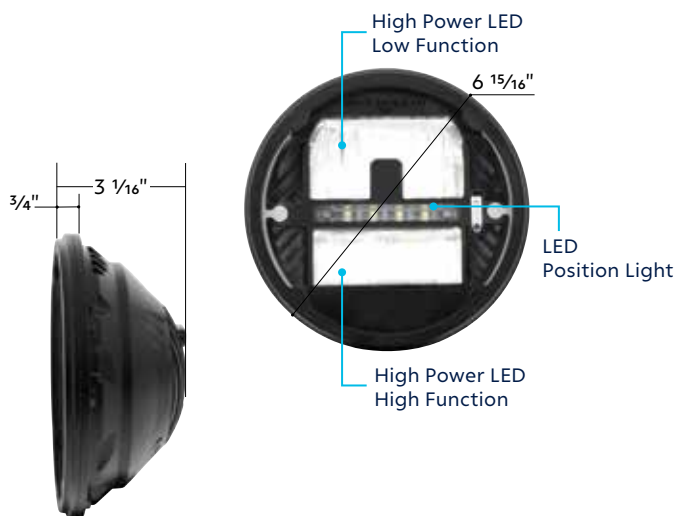

ULTRALIT™

Heated 7" LED Headlight With White Position Light

7" Heated LED Headlight

- Features a heating system that automatically de-ices and defrosts the headlight lens
- Integrated monitoring system to turn off heating when snow & ice has cleared from lens
- Powerful 5700K white LEDs with 500 lumens on low function and 1900 lumens on high function
- Durable glass lens with heavy duty corrosion resistant aluminum housing. Resists shock and vibration
- Super bright white center position light bar with 4 LEDs
- Position light wiring required
- Easy plug-in design with standard H4 style connector plug for ease of installation
- Compatible with any 12-24V DC setups
- Note: Due to large heat sink, modification to headlight bucket might be required
- DOT/SAE, FMVSS 108
- IP67 water resistant rating
- Low function: draws 3.5A (heat on)/1.0A (heat off) at 12V
- High function: draws 5.3A (heat on)/2.5A (heat off) at 12V

31248	7" LED Headlight	1 Pc. / Cbox