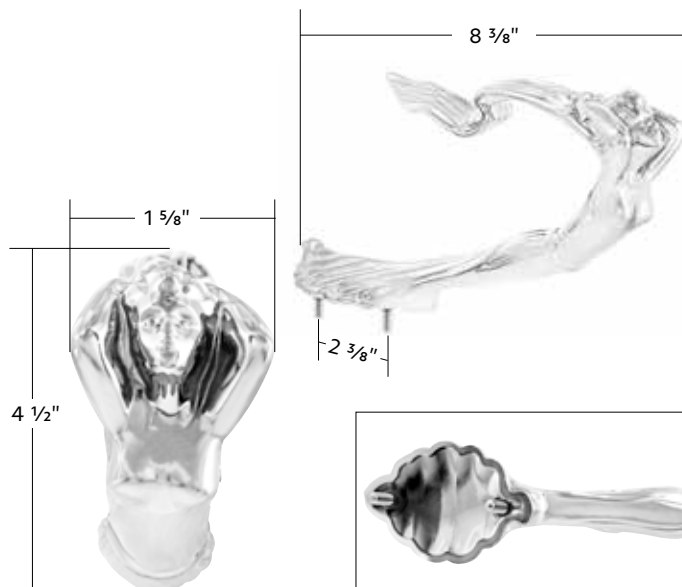

Chrome Die-Cast Flying Goddess Hood Ornament

Chrome Die-Cast

- Chrome plated finish with triple chrome plating process
- Quality die-casting with highly detailed flying goddess figure
- Easy installation on any vehicle with two studs

72019 Chrome 1 Pc. / Each