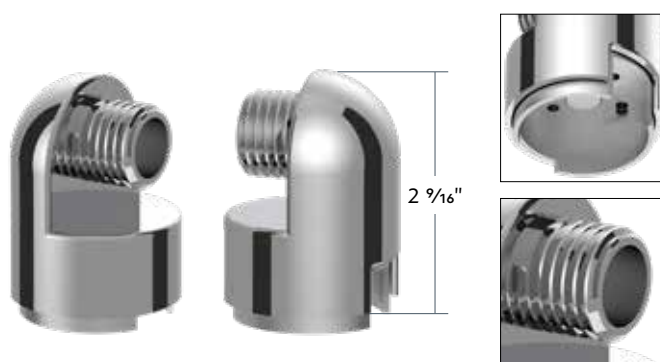

13/15/18 Speed

M30X3.5 Thread-On Gearshift Horizontal Chrome Mounting Adapter

13/15/18 Speed Transmission

- Quality zinc die-cast with beautiful chrome finish
- Fits United Pacific CNC machined thread-on type grip shift knobs
- Fits United Pacific shift knobs or handles with M30X3.5 female thread
- Not compatible with models equipped with D-shape shift knobs

70779B 13/15/18 Speed Transmission (Bulk)	1 Pc. / Each