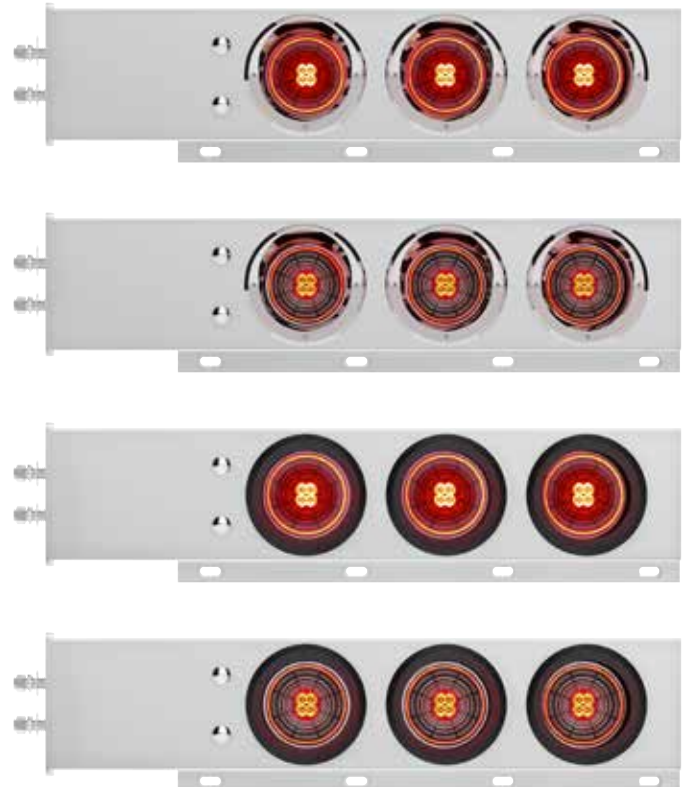

Abyss Light™

2" Bolt Pattern SS Spring Loaded Bar With Six 4" 13 LED Abyss Lights

Abyss Light

- Highly polished 430 stainless steel finish for durability and shine
- Pre-assembled and wired with six unique United Pacific LED Abyss lights
- 3-3/4" Center to center mounting bolt pattern

61018	Red LED/Red Lens	with Visor	1 Pc. / Cbox
61019	Red LED/Clear Lens	with Visor	1 Pc. / Cbox
61021	Red LED/Red Lens	with Grommet	1 Pc. / Cbox
61022	Red LED/Clear Lens	with Grommet	1 Pc. / Cbox