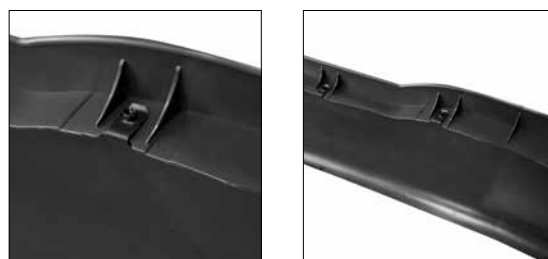

RELAUNCH

Heavy Duty Steel King Pin Lock With 12" Warning Tag

Steel King Pin Lock

- Heavy duty steel fifth wheel lock for standard 2" diameter fixed king pin
- Covers the entire king pin and prohibits its engagement with the fifth wheel
- Safeguard semi-trailers, RV, and other fifth wheel trailers from theft
- Heavy duty slide bolt lock with 2 keys
- Includes high visibility yellow warning tag with 12" chain
- Plastic lock cylinder access cover, help keeps dust and dirt away

90107	Heavy Duty Steel King Pin Lock	1 Pc. / Cbox