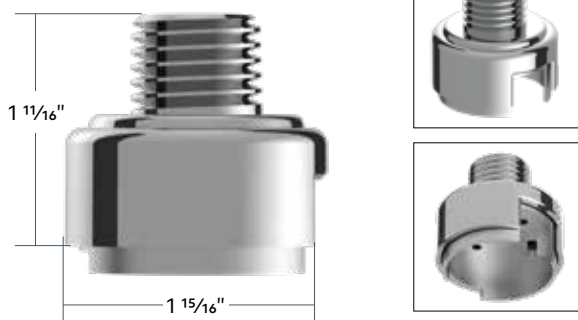

13/15/18 Speed

M30X3.5 Thread-On Gearshift Knob Chrome Mounting Adapter

Eaton Fuller Style

- Quality die-cast zinc thread-on type adapter with high quality chrome plating
- Fits United Pacific shift knobs or handles with M30X3.5 female thread
- Includes inner mounting base with cover-to-base mounting screw
- Not compatible with models equipped with D-shape shift knobs
- Includes 13/15/18 speed inner mounting base with cover-to-base mounting screw

70776B 13/15/18 Shifter (Bulk)	1 Pc. / Each