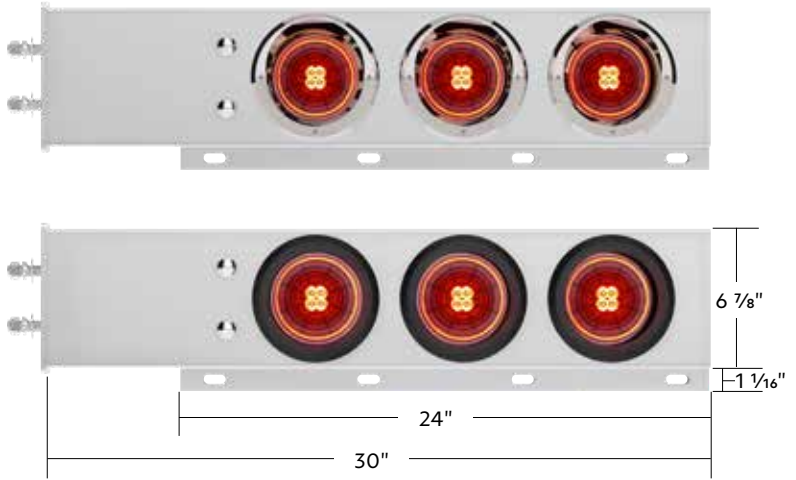

2-1/2" Bolt Pattern SS Spring Loaded Bar With Six 4" 13 LED Abyss Lights (Pair)

Abyss Lights

- Highly polished 430 stainless steel finish for durability and shine
- Pre-assembled and wiring with six unique United Pacific LED Abyss lights
- 2-1/2" Center to center mounting bolt pattern

61012	Red LED/Red Lens	With Visor	1 Pair / Cbox
61015	Red LED/Red Lens	With Grommet	1 Pair / Cbox

with Visor