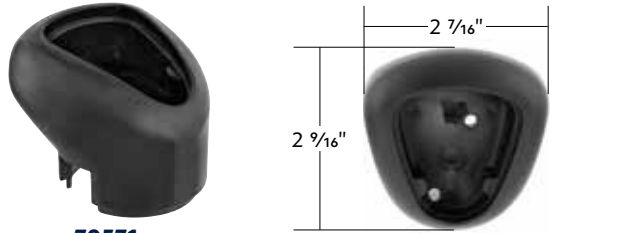

70571

13/15/18 Speed Gearshift Knob

- 13/15/18 speed gearshift knob for Eaton fuller shift knob assemblies
- Premium automotive paint in gloss, matte, or vibrant candy colors
- Stainless shift knob cover available separately, item #70176-2
- Matching gearshift covers, shifter shaft extensions steering wheel spinners and air valve knobs available

70570	Candy Black	1 Pc. / Card
70571	Matte Black	1 Pc. / Card

60 PCS. CONVENIENCE PACK

Chrome Plastic Bullet Nut Cover W/ Flange

- Beautiful chrome plated finish with triple chrome plating process
- Quality plastic injection molded
- Push-on type nut cover for hex nuts and bolts
- Convenience pack, includes 60 nut covers to dress up four wheels

10075CB	Push-On Nut Cover	60 Pc. / CBOX

Double Fury Lighting Display

- Attractive counter top display with interactive switches
- Ready to use, requires 110V outlet
- Display approximate size: 20-1/2" X 21-1/2" X 9-1/16"
- Includes 4" lights, item #36528, 36529, 36530, 36531, and 36532
- Includes 3/4" lights, item #36838, 36839, 36840, 36841, and 36842

99204	4" & 3/4" Double Fury Lights	1 Pc. / Each