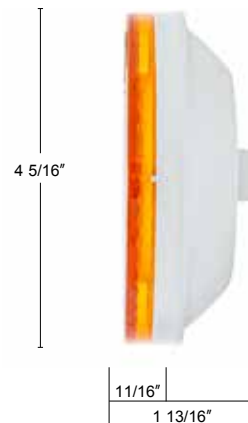

Turbine Light

16 LED 4" Round Turbine Light (Turn Signal)

- Polycarbonate lens sonically sealed to housing to prevent moisture intrusion
- Electronics completely sealed in epoxy to resist corrosion and moisture
- Energy efficient solid-state circuit board engineered for 12V DC systems
- Feature 16 bright SMD type LEDs
- Unique turbine fin design on outer rim, comes on with low function
- High function both outer and inner LEDs turns on
- Rear housing with 3-pin female contact terminal
- Recommend use with 3-pin male plug, item #34212, 34216 (not included)
- Recommend mount with rubber push-in grommet, item #31515 (not included)
- DOT/SAE, FMVSS 108
- IP67 water resistant rating
- Amperage draw on high function: 2.7mA, low function: 1.7mA

39215   **Amber LED/Amber Lens**   1 Pc. / Card

DOT & SAE

IP67
WATER RESISTANT