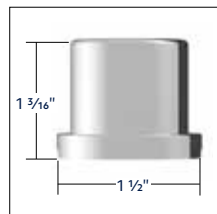

Chrome Plastic Flat Top Nut Covers Push On 15/16" X 1-3/16"

- Beautiful chrome plated finish with triple chrome plating process
- Chrome plastic flat top push-on nut cover for hex nuts and bolts
- Available in various sizes and height
- Available without flange
- Convenience pack, includes 10 nut covers to dress up one wheel

10757 Chrome Plastic Top Nut Cover 10 Pc. / Cbox