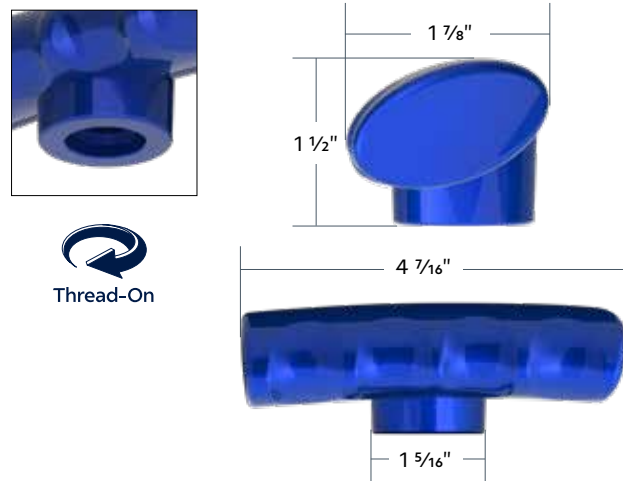

Indigo Blue Thread-On T-Shape Gearshift Knob

T-Shape Gearshift

- Made with quality die-cast aluminum
- Machined 1/2"-13 thread for smooth installation
- Removable thread lock included to prevent loosening of shift
- Designed to work on Eaton Fuller shifters with UP shift knob adapter #70589B (13/15/18 speed) or 70799B (9/10 speed).
- May also work with other adapters with 1/2"-13 thread

70817B Indigo Blue T-Shape 1 Pc. / Each