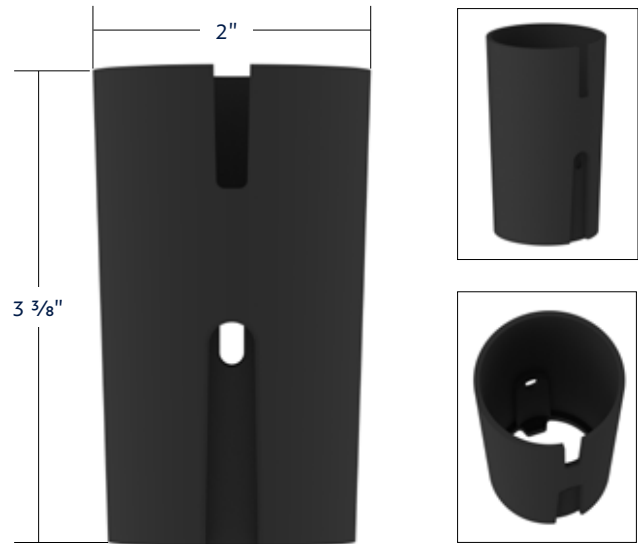

Black 31" Long Fifth Wheel Pin Puller, J-Hook (Each)

- Driver convenient tool with black painted surface
- Durable 3/8" diameter steel rod with 5" wide handle bar
- Overall 31" in length, with J-hook at the end

90110 Black 31" Long Fifth Wheel Pin 1 Pc. / Each

Lower Gearshift Knob Cover

- Quality injection molded plastic for durability
- Lower gearshift plastic cover for Eaton Fuller style 9/10/13/15/18 speed shifters
- Easy to install with original style mounting screw holes (screws not included)
- Matching gearshift knobs, shifter shaft extensions, steering wheel spinners and air valve knobs available

70573 Matte Black 1 Pc. / Card