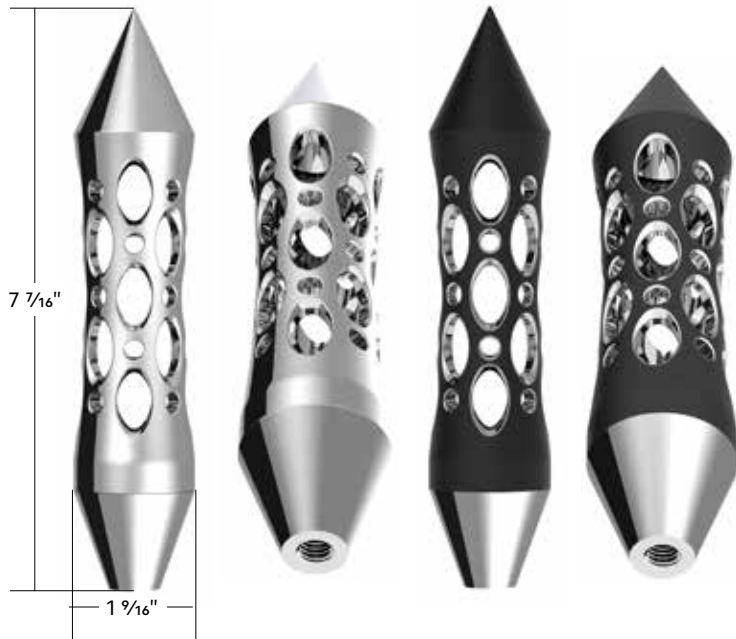

Daytona Style Spike Grip Handle With Beer Tap Adapter

- Beautiful chrome plated finish with triple chrome plating process
- High quality CNC machined grip handle and adapter
- Great add-on to any home bars, pub or restaurant draft beer faucet with 3/8"-16 male beer tap threads. (Faucet not included)

70892	Chrome	1 Pc. / Card
70893	Black	1 Pc. / Card