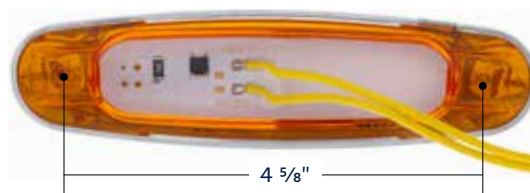

ViperEye

5-3/4" Wide 3 LED ViperEye Light (Clearance/Marker)

3 LED Reflector Marker Light

- High quality chrome finish for durability and shine
- Polycarbonate lens sonically sealed to housing to prevent moisture intrusion
- Features 3 bright SMD type LEDs with chrome inner reflective housing
- Unique snake Viper eye effect when powered on
- Beautiful chrome plated snap-on front cover
- Surface mount, 4-5/8" center to center spacing between 2 mounting holes
- 12VDC, hardwired with 2 wire leads, special electrical design, either wire can be positive or negative
- DOT/SAE, P2
- IP67 water resistant

35995	Amber LED	Amber Lens	1 Pc. / Card
35996	Red LED	Red Lens	1 Pc. / Card
35997	Amber LED	Clear Lens	1 Pc. / Card
35998	Red LED	Clear Lens	1 Pc. / Card