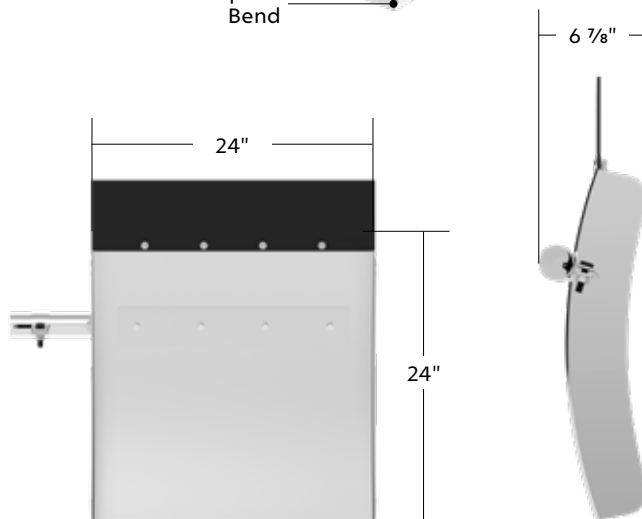

24\"/>

Quarter Fender with Tube Bracket Set & 4\"/>

- Highly polished 18 gauge 430 stainless steel
- Heavy duty stainless steel tube bracket
- Straight side wall design with small corner radius for that custom look
- Quality zinc plated mounting hardware
- Top mounted rubber mud flap

10906 Quarter Fender with Tube Bracket 1 Pc. / Box

35 LED Sequential Turn Signal Light

2018-2022 Freightliner Cascadia

- High quality acrylic type lens with ABS rear housing
- Bright amber LEDs with dual light bar design
- Feature sequential turn signal function
- Easy plug-in design with OEM style connector
- Easy installation with OE type mounting studs & position
- IP67 water resistant

36000 Driver Amber LED/Amber Lens 1 Pc. / Card

36001 Passenger Amber LED/Amber Lens 1 Pc. / Card