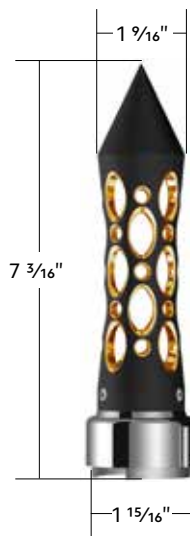

9/10 Speed

Black Thread-On Daytona Style Spike Gearshift Knob With LED and 9/10 Speed Adapter

Daytona Style with 9/10 Speed Adapter

- Designer style thread-on type CNC-machined spike design shift knob with M30X3.5 threads
- Quality zinc die-cast adapter
- Unique LED design, embedded on the adapter base
- Wiring required

70910	Black	Amber LED	1 Pc. / Card
70911	Black	Red LED	1 Pc. / Card
70912	Black	Blue LED	1 Pc. / Card
70913	Black	White LED	1 Pc. / Card

Thread-On