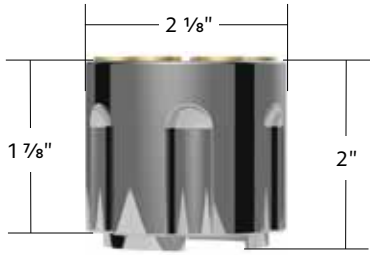

71036

9/10 Speed

Gun Cylinder 9/10 Speed Gearshift Knob

9/10 Speed Gearshift

- Heavy duty solid aluminum construction ensures strength and durability
- Direct screw-on install, use the two existing mounting screws from original shift knob
- Highly detailed revolver cylinder design