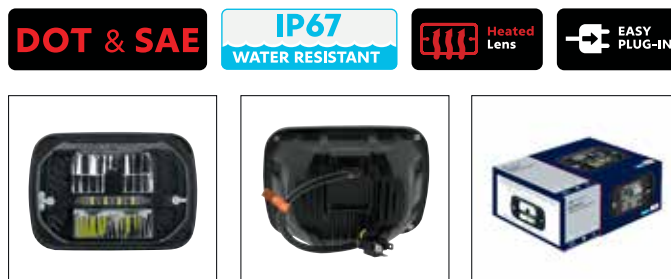

ULTRALIT™

Heated 5"X7" LED Headlight With White Position Light

5"X7" Heated LED Headlight

- Features a heating system that automatically de-ices and defrosts the headlight lens
- Integrated monitoring system to turn off heating when snow & ice has cleared from lens
- Powerful 5700K white LEDs with 500 lumens on low function and 1600 lumens on high function
- Durable glass lens with heavy duty corrosion resistant aluminum housing. Resists shock and vibration
- Super bright white center position light bar with 4 LEDs
- Position light wiring required
- Easy plug-in design with standard H4 style connector plug for ease of installation
- Compatible with any 12-24V DC setups
- Note: Due to large heat sink, modification to headlight bucket might be required
- DOT/SAE, FMVSS 108
- IP67 water resistant rating
- Low function: draws 3.5A (heat on)/1.0A (heat off) at 12V
- High function: draws 5.0A (heat on)/2.5A (heat off) at 12V

31249 5"X7" LED Headlight 1 Pc. / Cbox