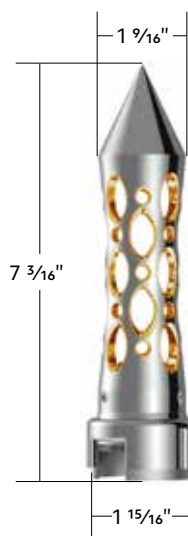

13/15/18 Speed

Chrome Thread-On Daytona Style Spike Gearshift Knob With LED and 13/15/18 Speed Adapter

Daytona Style with 13/15/18 Speed Adapter

- Beautiful chrome plated finish with triple chrome plating process
- Designer style thread-on type CNC-machined spike design shift knob with M30X3.5 threads
- Quality zinc die-cast adapter
- Unique LED design, embedded on the adapter base
- Wiring required

70918	Chrome	Amber LED	1 Pc. / Card
70919	Chrome	Red LED	1 Pc. / Card
70920	Chrome	Blue LED	1 Pc. / Card
70921	Chrome	White LED	1 Pc. / Card

Thread-On