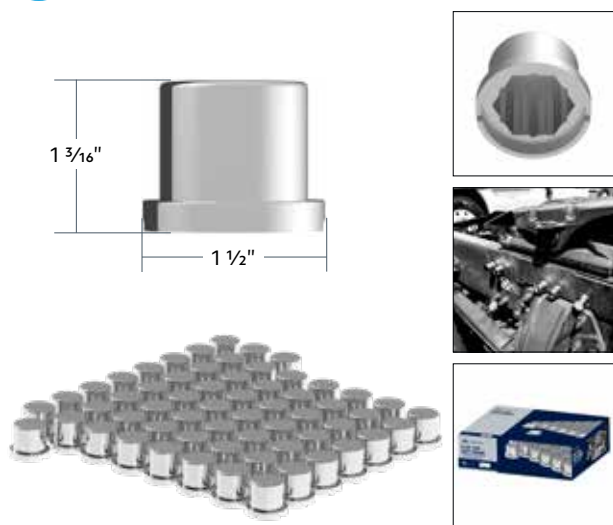

60 PCS. CONVENIENCE PACK

15/16\"/>

- Chrome plated finish with triple chrome plating process
- Chrome plastic flat top push-on nut cover for hex nuts and bolts
- Available in various sizes and height
- Convenience pack, includes 60 nut covers

10757CB Chrome Plastic Pointed Nut Cover 60 Pc. / Cbox