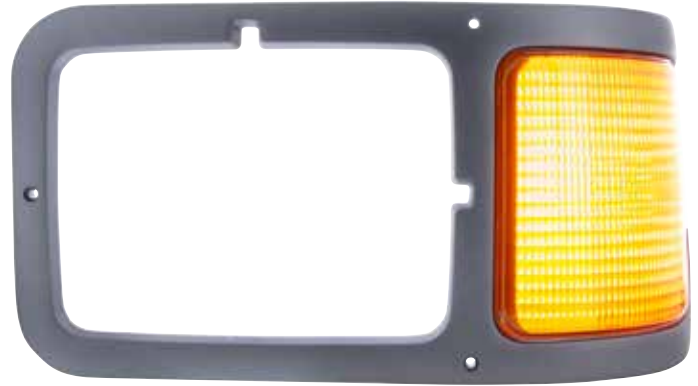

70827

ExacFit

OE Style Headlight Bezel

Gray Plastic Headlight Bezel With Parking Light For 2000-2015 Ford F-650/F-750

- Injection molded ABS with amber polycarbonate parking light lens
- Clear 3157 bulb included with OE style plug and OE style reflective lens pattern
- Made to exact shape and size with mounting holes as original for easy replacement
- OEM #F6HZ-13201-AAE

70799B 1 Pc. / Bulk

United Pacific

February 2022

NEW ITEMS

QUAD-LED HEADLIGHT

For Peterbilt 386, 387, 382, 384

COMPETITION SERIES

- All LED design feature 4X 15W LEDs with individual low beam projectors and high beam reflectors
- Unique patented quadruple headlight design, patent #D900,382
- Quality polycarbonate lens with durable ABS rear housing
- Bright position light with 128 white LEDs
- Sequential turn signal light with 12X 3W amber LEDs
- For 2005-2015 Peterbilt 386, also fits 1999-2010 Peterbilt 387, 2007-2018 Peterbilt 382, and 2007-2014 Peterbilt 384
- Easy connection, plugs into factory wiring harness
- Low beam: 1500 lumens, 5500K, 1.1 Amps, 12V DC input
- High beam: 3000 lumens, 5500K, 4.7 Amps, 12V DC input
- DOT/SAE, FMVSS 108