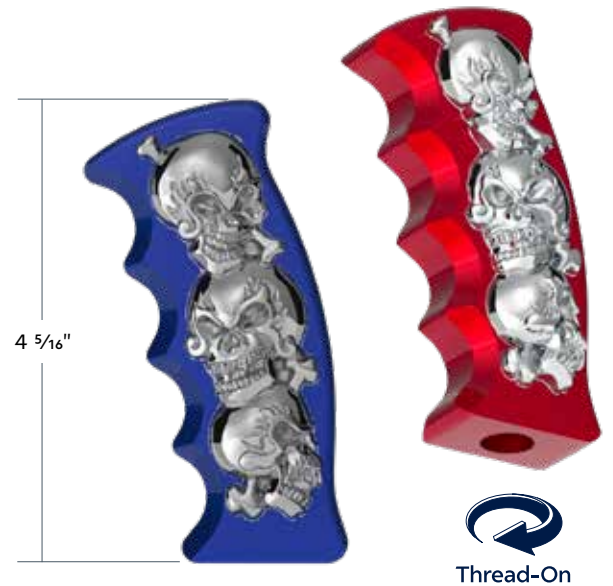

Thread-On Pistol Grip Gearshift Knob W/ Chrome Skulls

Pistol Grip W/ Chrome Skulls

- Highly detailed 3-dimensional skulls in chrome finish
- Made of quality aluminum casting
- Machined 1/2"-13 female threads
- Works with any adapter or shifter rod with 1/2"-13 male threads

70814B	Indigo Blue W/ Chrome Skulls	1 Pc. / Each
70815B	Candy Red W/ Chrome Skulls	1 Pc. / Each