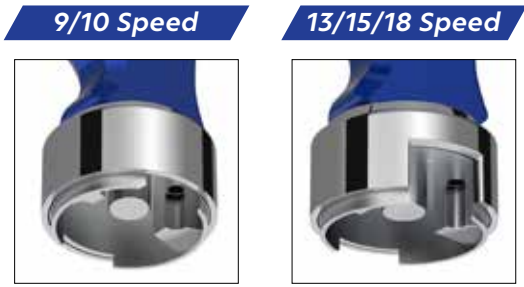

Indigo Blue Thread-On Pistol Grip Gearshift Knob With Chrome Speed Adapter

Pistol Grip With Speed Adapter

- Made with quality die-cast aluminum
- Features chrome 1/2"-13 thread-on adapter base for Eaton Fuller type shifter
- Machined 1/2"-13 thread for smooth installation
- Premium automotive painted main handle area
- Removable thread lock included to prevent loosening of gearshift
- Not compatible with models equipped with D-shape gearshift knobs

70832 Indigo Blue 9/10 Speed Adapter 1 Pc. / Each

70841 Indigo Blue 13/15/18 Speed Adapter 1 Pc. / Each