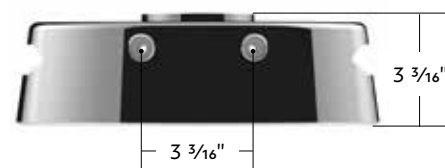

Chrome Plastic Upper Steering Column Cover

Peterbilt 379/378 (1998-2005), 335 (2005-2010), 330 (2000-2010)

- Beautiful chrome plated injection molded plastic
- Feature top and bottom covers
- Original style for easy and straight forward installation

21709 Upper Steering Column Cover 1 Pc. / Each