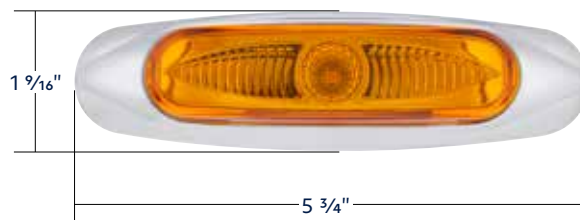

ViperEye

5-3/4" Wide 3 LED ViperEye Light (Clearance/Marker)

3 LED Reflector Marker Light

- High quality chrome finish for durability and shine
- Polycarbonate lens sonically sealed to housing to prevent moisture intrusion
- Features 3 bright SMD type LEDs with chrome inner reflective housing
- Unique snake Viper eye effect when powered on
- Beautiful chrome plated snap-on front cover
- Surface mount, 4-5/8" center to center spacing between 2 mounting holes
- 12VDC, hardwired with 2 wire leads, special electrical design, either wire can be positive or negative
- DOT/SAE, P2
- IP67 water resistant

35995	Amber LED	Amber Lens	1 Pc. / Card
35996	Red LED	Red Lens	1 Pc. / Card
35997	Amber LED	Clear Lens	1 Pc. / Card
35998	Red LED	Clear Lens	1 Pc. / Card