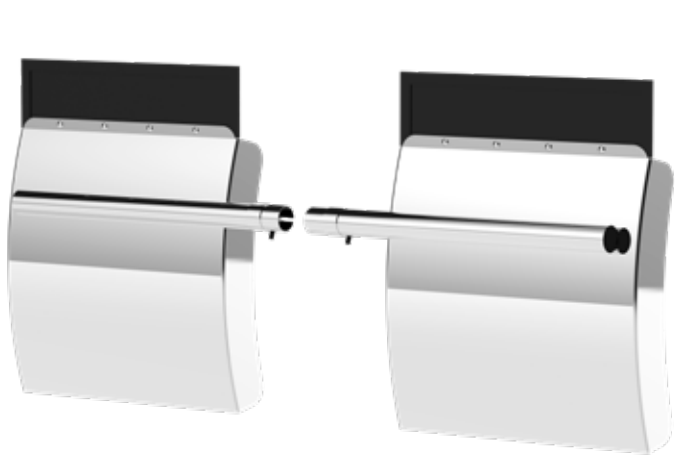

88191	Horn Bezel Trim	Chrome	1 Pc. / Card
88192	Horn Bezel Trim	Black	1 Pc. / Card

**Fits OE
Horn Pad**

**Customizable
Trim**

24\"/>

Quarter Fender with Tube Bracket Set & 4\"/>

- Highly polished 18 gauge 430 stainless steel
- Heavy duty stainless steel tube bracket
- Straight side wall design with small corner radius for that custom look
- Quality zinc plated mounting hardware
- Top mounted rubber mud flap