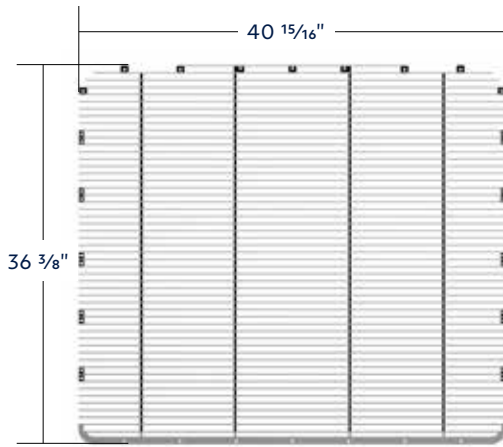

32547	Driver	1 Pc. / Each
--------------	---------------	--------------

EASY
PLUG-IN

DOT & SAE

Peterbilt 389

Aluminum Billet Style Grille Insert With Horizontal Bars

- Quality aluminum billet style horizontal bars grille insert
- Features 52 pieces of 1/8" thick aluminum extruded rectangular bars
- Clear coated front bar surface with black powder coated side walls
- Specially engineered mounting brackets for mounting directly onto OE crown
- Carriage bolts with matching hardware included
- Note: bug screen not included