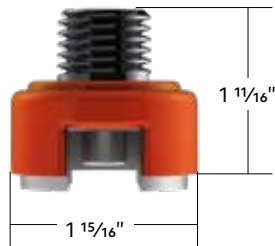

13/15/18 Speed

M30X3.5 Thread-On Shift Knob Mounting Adapter 13/15/18 Shifter

Eaton Fuller Style 13/15/18 Shifter

- Quality die-cast zinc thread-on type adapter
- Premium automotive paint in vibrant candy colors, bold effects and dazzling color
- Fits UPI shift knobs or handles with M30X3.5 female thread
- Includes 13/15/18 speed inner mounting base with cover-to-base mounting screw
- Not compatible w/ models equipped w/ D-shape shift knobs

70776B	Chrome	1 Pc. / Card
71023	Cadmium Orange	1 Pc. / Card
71024	Indigo Blue	1 Pc. / Card
71025	Emerald Green	1 Pc. / Card
71026	Candy Red	1 Pc. / Card
71027	Liquid Silver	1 Pc. / Card
71028	Pearl White	1 Pc. / Card
71029	Electric Yellow	1 Pc. / Card

Thread-On