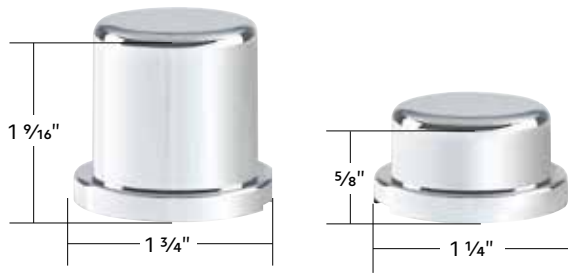

Chrome Plastic Huck Rivet/Nut Cover Set

Huck Rivet Nut Cover Set

- Chrome plastic huck rivet/nut cover set
- 48 pieces per set: 1-3/16" X 1-9/16" nut covers (item # 10774B) X 44 and 3/4" X 5/8" nut covers (item # 10755B) X 4

10773 Chrome

1 Pc. / Cbox

33mm
Push-On