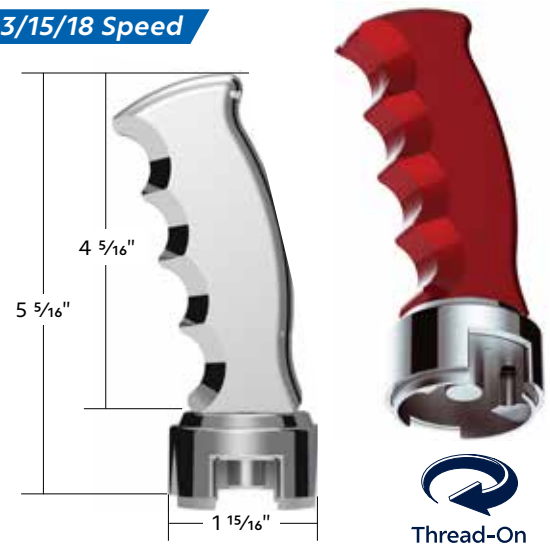

13/15/18 Speed

Pistol Thread-On Grip Gearshift Knob With 13/15/18 Speed Adapter

- Made with quality die-cast aluminum
- Features chrome 1/2"-13 thread-on adapter base for Eaton Fuller type shifter
- Machined 1/2"-13 thread for smooth installation
- Removable thread lock included to prevent loosening of shift
- Not compatible with models equipped with D-shape shift knobs

70840   **Chrome**   1 Pc. / Card

70842   **Candy Red**   1 Pc. / Card