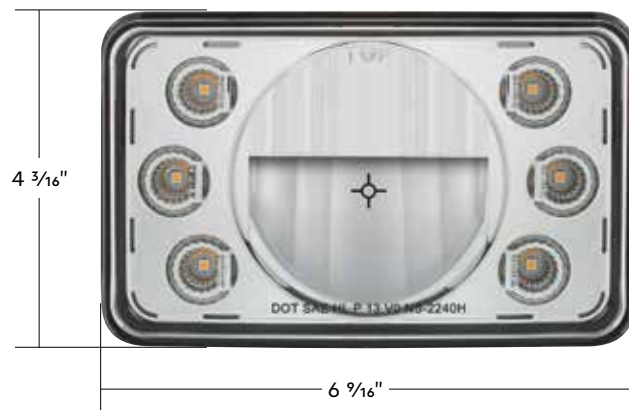

4"X6" LED Headlight With Dual Function 6 Amber LED Position Lights - High Beam

ULTRALIT

- Improves visibility with whiter light output that is closer to daylight
- Impact resistant polycarbonate lens provides unparalleled protection from road hazards
- Solid state design resists shock and vibration
- Die-cast aluminum housing provides maximum protection from the elements
- Load resistor may be required for proper installation, item # 34205
- Application: 12-24V DC input 0.35 amps/8.5 watt
- High beam module only

31238 4"X6" Headlight/6 Amber LED 1 Pc. / Cbox