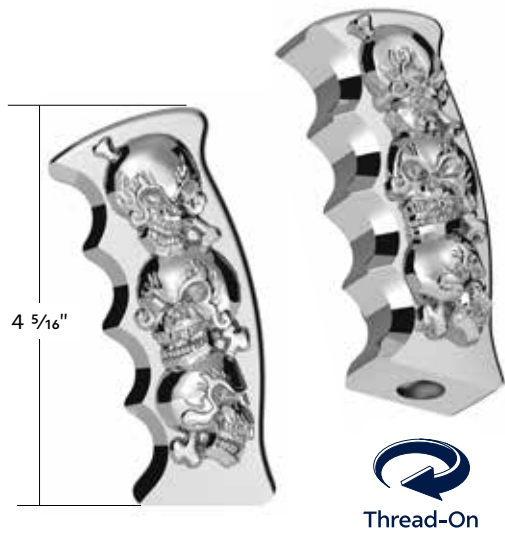

21323 **Splash Shield** 1 Pc. / Wbox

Thread-On Skull Pistol Grip Gearshift Knob

- Highly detailed 3-dimensional skulls in beautiful chrome finish
- Made of quality aluminum casting
- Machined 1/2"-13 female threads
- Works with any adapter or shifter rod with 1/2"-13 male threads