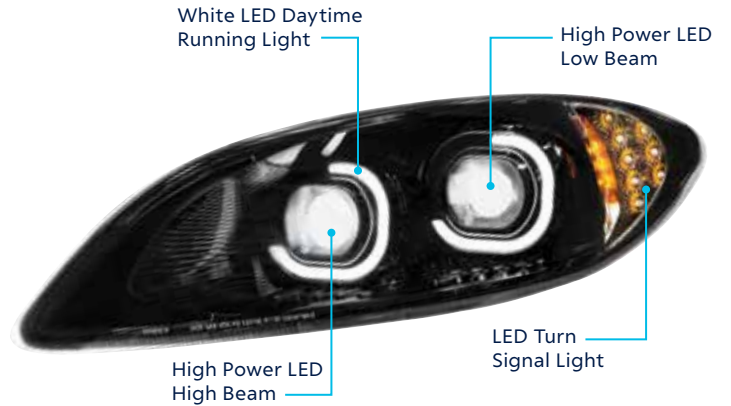

High Power LED Projection Headlight W/ Turn Signal & DRL

2006-2017 International Prostar

**COMPETITION
SERIES**

- Features single white CREE type LED on both high beam and low beam
- Bright DRL with 92 white CREE type LEDs
- LED turn signal with 6 CREE type amber LEDs
- Easy installation, simply plugs into existing factory LED equipped wiring harness connector
- DOT/SAE, FMVSS 108
- Low beam: 1200 lumens, 6000K, 2.5 Amps, 12V DC input
- High beam: 1200 lumens, 6000K, 2.5 Amps, 12V DC input

35867	Chrome	Driver	1 Pc. / Cbox
35868	Chrome	Passenger	1 Pc. / Cbox
35869	Blackout	Driver	1 Pc. / Cbox
35870	Blackout	Passenger	1 Pc. / Cbox