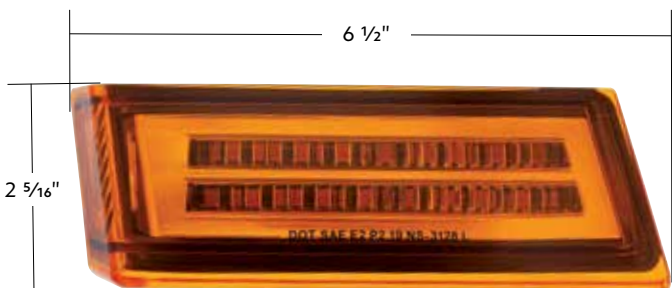

24\"/>

Quarter Fender with Tube Bracket Set & 4\"/>

- Highly polished 18 gauge 430 stainless steel
- Heavy duty stainless steel tube bracket
- Straight side wall design with small corner radius for that custom look
- Quality zinc plated mounting hardware
- Top mounted rubber mud flap

10906 Quarter Fender with Tube Bracket 1 Pc. / Box

35 LED Sequential Turn Signal Light

2018-2022 Freightliner Cascadia

- High quality acrylic type lens with ABS rear housing
- Bright amber LEDs with dual light bar design
- Feature sequential turn signal function
- Easy plug-in design with OEM style connector
- Easy installation with OE type mounting studs & position
- IP67 water resistant

36000 Driver Amber LED/Amber Lens 1 Pc. / Card

36001 Passenger Amber LED/Amber Lens 1 Pc. / Card