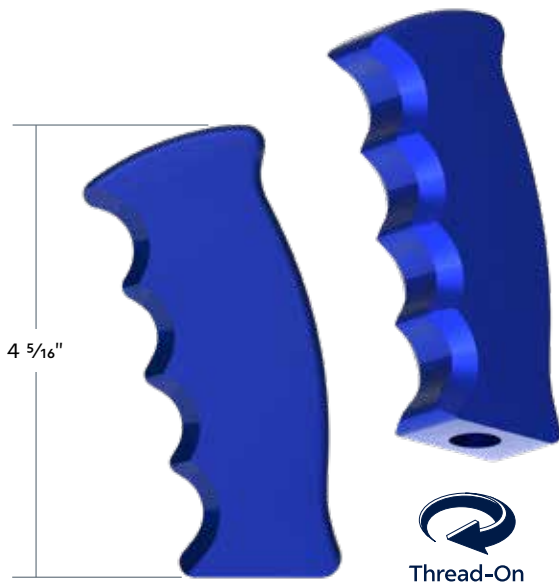

Indigo Blue Thread-On Pistol Grip Gearshift Knob

Pistol Grip

- Made of quality aluminum casting
- Machined 1/2"-13 female threads
- Works with any adapter or shifter rod with 1/2"-13 male threads

70809B	Indigo Blue Pistol Grip	1 Pc. / Each