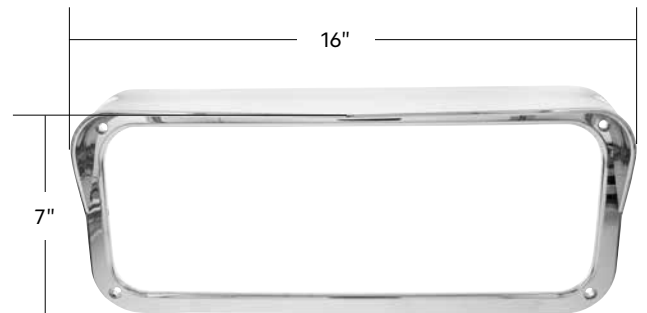

Chrome Replacement Bezel For United Pacific Rectangular Projection Headlights

Chrome Replacement Bezel

- Beautiful chrome plated finish with triple chrome plating process
- Replacement bezel for United Pacific rectangular LED projection headlights, 31154/31155/31156/31157/35775/35776/35777/35778/35823/35824/35825/35826

32360B Chrome Replacement Bezel 1 Pc. / Wbox