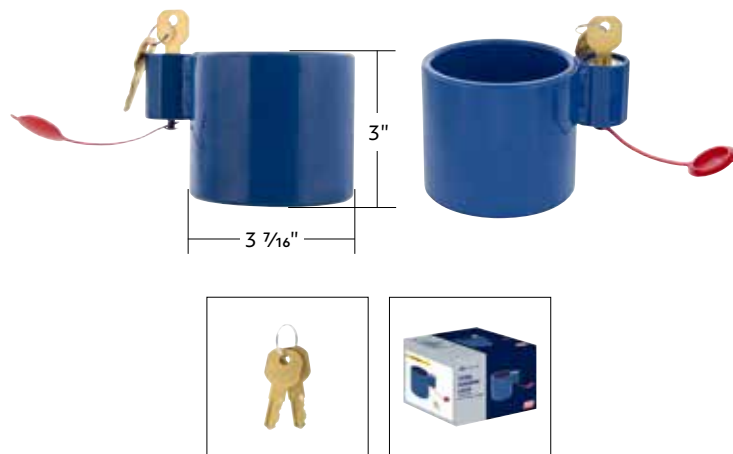

Heavy Duty Steel Blue King Pin Lock For 2" Diameter Kingpin

Steel King Pin Lock

- Heavy duty steel with blue coated finish
- Covers the entire king pin and prohibits its engagement with the fifth wheel
- Safeguard semi-trailers, RV, and other fifth wheel trailers from theft
- Quality slide bolt lock with 2 keys
- Plastic lock cylinder access cover, help keeps dust and dirt away

90109	Heavy Duty Steel Blue King Pin Lock	1 Pc. / Cbox