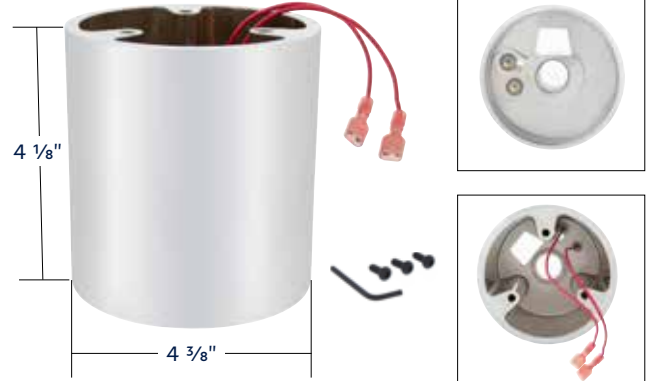

Volvo VN/VNL (1996-2017) & VT (2006-2010)

Chrome Steering Wheel Hub With Tilt/Tele Steering Column

- Quality die-cast with beautiful chrome plated finish
- Feature solid heavy duty 43-spline hub with pre-assembled horn contacts and wires
- Design specifically for use with United Pacific 3-bolt steering wheels and horn bezel (steering wheel, horn button and bezel sold separately)
- Includes 3 mounting bolts with matching size hex wrench for installing steering wheel and horn bezel
- Design specifically for VN/VNL (1996-2017) and VT (2006-2010) with 43 spline steering shaft, single horn, tilt and telescoping steering columns

88293 Chrome Steering Wheel Hub 1 Pc. / Cbox