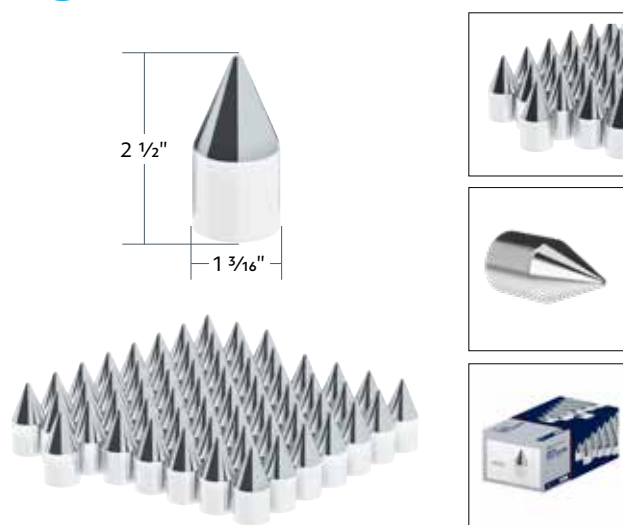

60 PCS. CONVENIENCE PACK

15/16\"/>

- Chrome plated finish with triple chrome plating process
- Chrome plastic flat top push-on nut cover for hex nuts and bolts
- Available in various sizes and height
- Convenience pack, includes 60 nut covers

10767CB Chrome Plastic Pointed Nut Cover 60 Pc. / Cbox