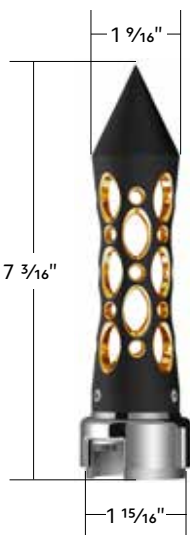

13/15/18 Speed

Black Thread-On Daytona Style Spike Gearshift Knob With LED and 13/15/18 Speed Adapter

Daytona Style with 13/15/18 Speed Adapter

- Designer style thread-on type CNC-machined spike design shift knob with M30X3.5 threads
- Quality zinc die-cast adapter
- Unique LED design, embedded on the adapter base
- Wiring required

70914	Black	Amber LED	1 Pc. / Card
70915	Black	Red LED	1 Pc. / Card
70916	Black	Blue LED	1 Pc. / Card
70917	Black	White LED	1 Pc. / Card

Thread-On