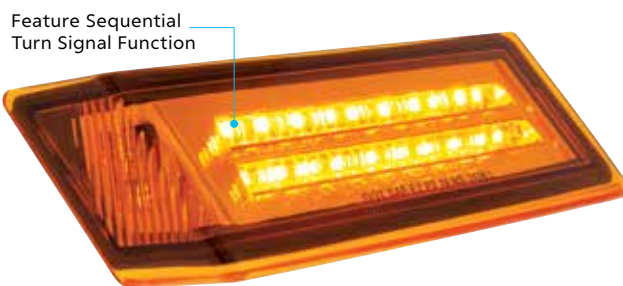

24\"/>

Quarter Fender with Tube Bracket Set & 4\"/>

- Highly polished 18 gauge 430 stainless steel
- Heavy duty stainless steel tube bracket
- Straight side wall design with small corner radius for that custom look
- Quality zinc plated mounting hardware
- Top mounted rubber mud flap

10906 Quarter Fender with Tube Bracket 1 Pc. / Box

35 LED Sequential Turn Signal Light

2018-2022 Freightliner Cascadia

- High quality acrylic type lens with ABS rear housing
- Bright amber LEDs with dual light bar design
- Feature sequential turn signal function
- Easy plug-in design with OEM style connector
- Easy installation with OE type mounting studs & position
- IP67 water resistant

36000 Driver Amber LED/Amber Lens 1 Pc. / Card

36001 Passenger Amber LED/Amber Lens 1 Pc. / Card