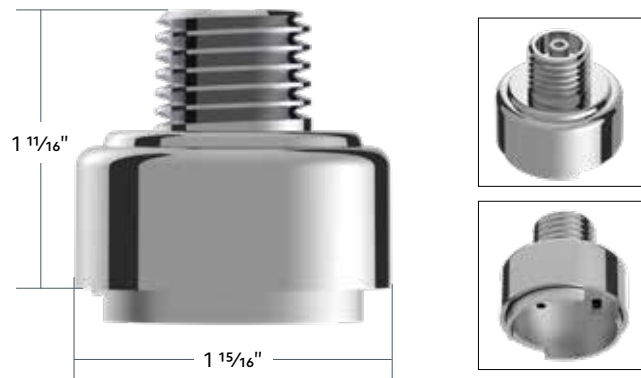

M30X3.5 Thread-On Gearshift Knob Chrome Mounting Adapter

Eaton Fuller Style

- Quality die-cast zinc thread-on type adapter with high quality chrome plating
- Fits United Pacific shift knobs or handles with M30X3.5 female thread
- Includes inner mounting base with cover-to-base mounting screw
- Not compatible with models equipped with D-shape shift knobs
- Includes 13/15/18 speed inner mounting base with cover-to-base mounting screw

70777B 9/10 Shifter (Bulk)	1 Pc. / Each