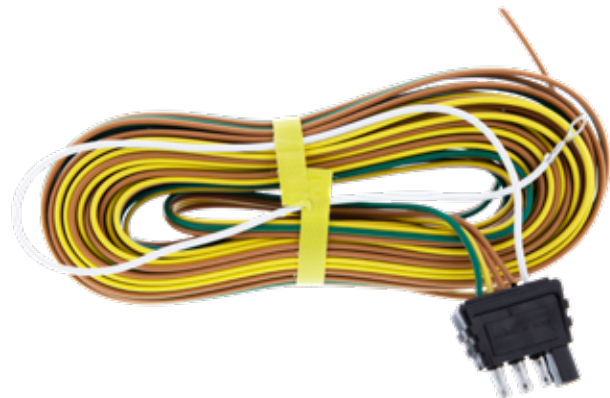

4 Way LED Trailer Light Harness - 25' Positive Leads & 16" Ground Lead

- 25' long positive wiring leads, and 16" ground wiring lead with ring terminal
- Flat 4-across style male connector with 18 gauge insulated wire
- For use on the trailer side LED light wiring