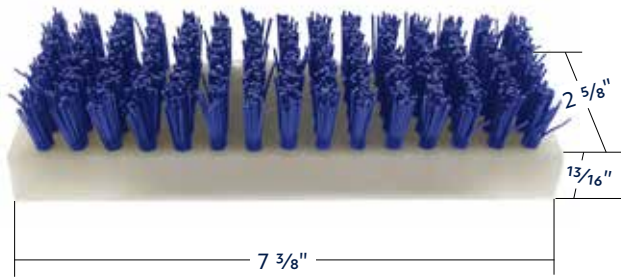

NEW & IMPROVED!

2 Prong Plug Wiring Harness With 5 Plugs & 7" Lead

- Quality molded male bullet plugs with 16-gauge insulated wires
- 7" wire lead in between each plug
- 5 Molded 2 wire plugs

34224	Bulk	1 Pc. / Each
34224P	5 Molded 2 Wire Plugs	1 Pc. / Carded