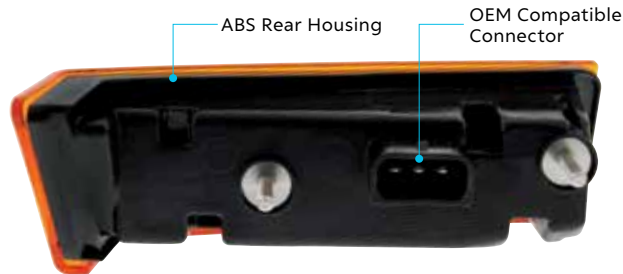

24\"/>

Quarter Fender with Tube Bracket Set & 4\"/>

- Highly polished 18 gauge 430 stainless steel
- Heavy duty stainless steel tube bracket
- Straight side wall design with small corner radius for that custom look
- Quality zinc plated mounting hardware
- Top mounted rubber mud flap

10906 Quarter Fender with Tube Bracket 1 Pc. / Box

35 LED Sequential Turn Signal Light

2018-2022 Freightliner Cascadia

- High quality acrylic type lens with ABS rear housing
- Bright amber LEDs with dual light bar design
- Feature sequential turn signal function
- Easy plug-in design with OEM style connector
- Easy installation with OE type mounting studs & position
- IP67 water resistant

36000 Driver Amber LED/Amber Lens 1 Pc. / Card

36001 Passenger Amber LED/Amber Lens 1 Pc. / Card