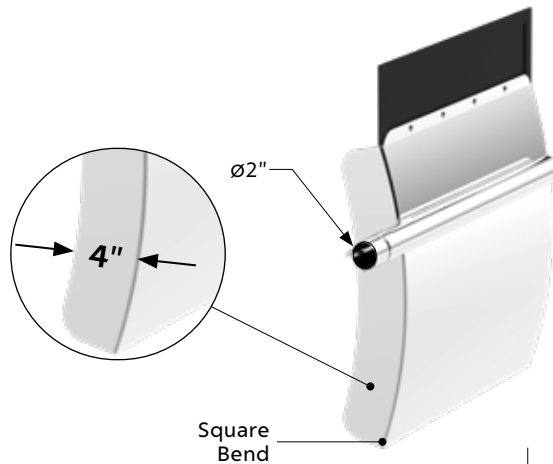

24\"/>

Quarter Fender with Tube Bracket Set & 4\"/>

- Highly polished 18 gauge 430 stainless steel
- Heavy duty stainless steel tube bracket
- Straight side wall design with small corner radius for that custom look
- Quality zinc plated mounting hardware
- Top mounted rubber mud flap

10906 Quarter Fender with Tube Bracket 1 Pc. / Box

35 LED Sequential Turn Signal Light

2018-2022 Freightliner Cascadia

- High quality acrylic type lens with ABS rear housing
- Bright amber LEDs with dual light bar design
- Feature sequential turn signal function
- Easy plug-in design with OEM style connector
- Easy installation with OE type mounting studs & position
- IP67 water resistant

36000 Driver Amber LED/Amber Lens 1 Pc. / Card

36001 Passenger Amber LED/Amber Lens 1 Pc. / Card