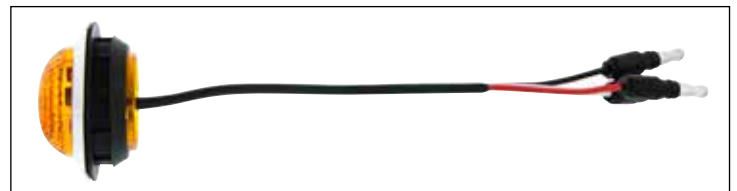

6 LED 1 1/4" Dual Function Light (Clearance/Marker)

- High quality injection molded polycarbonate lens
- Epoxy coated, fully sealed electronics designed for 12V DC systems
- Feature 6 bright SMD type dual function LEDs
- Includes polished stainless steel bezel and quality rubber grommet
- Easy wiring, 7" of 18G wires with 0.180" male bullet plugs
- Maximum mounting hole diameter 1 7/16", minimum 1 3/8"
- DOT/SAE, P2

36035	Amber LED/Amber Lens	1 Pc. / Card
36036	Red LED/Red Lens	1 Pc. / Card
36037	Amber LED/Clear Lens	1 Pc. / Card
36038	Red LED/Clear Lens	1 Pc. / Card