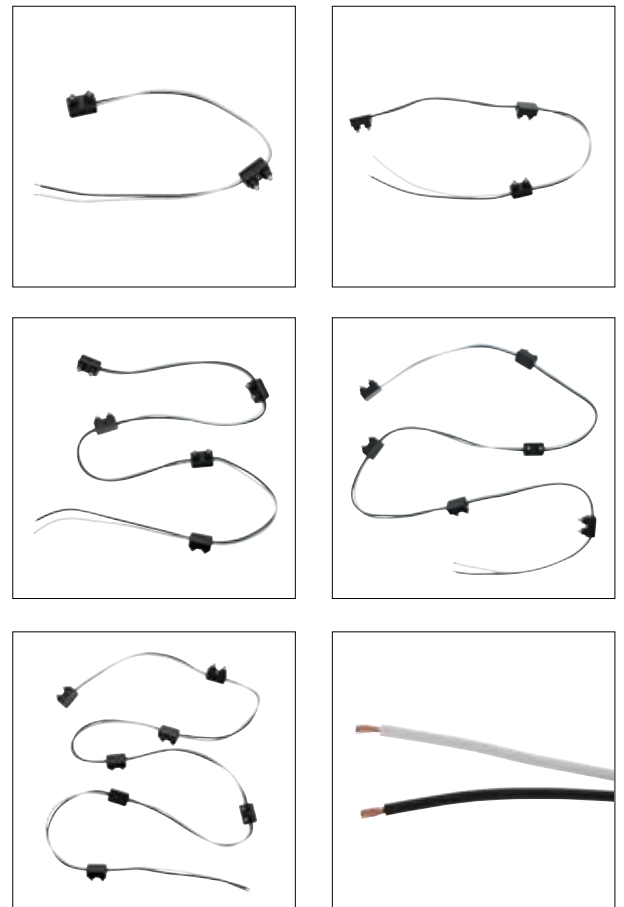

2-Prong Plug Wiring Harness With 6" Lead Between Plugs

- Waterproof over-molded plug housing
- Quality insulated 16 gauge wire
- Pre-cut with different number of plugs, all with 6" wire lead in between, and pre-stripped wire end

34242-2	Wiring Harness	2 Plugs	1 Pc. / Each
34242-3	Wiring Harness	3 Plugs	1 Pc. / Each
34242-5	Wiring Harness	5 Plugs	1 Pc. / Each
34242-6	Wiring Harness	6 Plugs	1 Pc. / Each
34242-7	Wiring Harness	7 Plugs	1 Pc. / Each