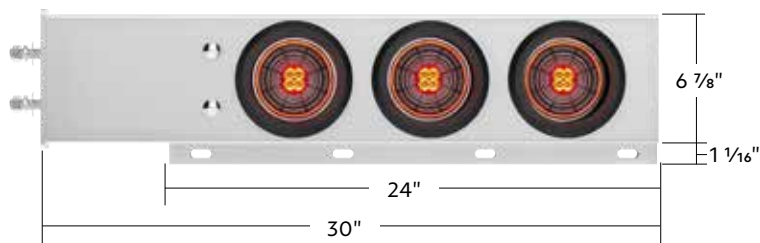

2-1/2" Bolt Pattern SS Spring Loaded Bar With Six 4" 13 LED Abyss Lights (Pair)

Abyss Light

- Highly polished 430 stainless steel finish for durability and shine
- Pre-assembled and wiring with six unique United Pacific LED Abyss lights
- 2-1/2" Center to center mounting bolt pattern

61013 Red LED/Clear Lens with Visor 2 Pc. / Cbox

61016 Red LED/Clear Lens with Grommet 2 Pc. / Cbox

ULTRALIT™

BACK IN STOCK

4"X6" LED Headlight With Dual Function 6 Amber LED Position Lights - High Beam

ULTRALIT

- Improves visibility with whiter light output that is closer to daylight
- Impact resistant polycarbonate lens provides unparalleled protection from road hazards
- Solid state design resists shock and vibration
- Die-cast aluminum housing provides maximum protection from the elements
- Load resistor may be required for proper installation, item # 34205
- Application: 12-24V DC input 0.35 amps/8.5 watt
- High beam module only

31238 4"X6" Headlight/6 Amber LED 1 Pc. / Cbox