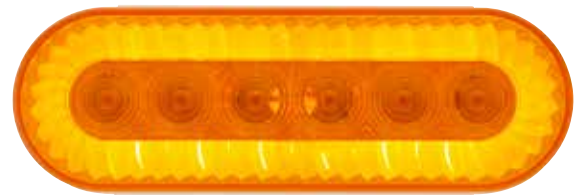

Turbine Light

20 LED 6" Oval Turbine Light

Oval Turbine Light

- Polycarbonate lens sonically sealed to housing to prevent moisture intrusion
- Electronics completely sealed in epoxy to resist corrosion and moisture
- Energy efficient solid-state circuit board engineered for 12V DC systems
- Feature 20 bright SMD type LEDs
- Unique turbine fin design on outer rim, comes on with low function
- High function both outer and inner LEDs turns on
- Rear housing with 3-pin female contact terminal
- Recommend use with 3-pin male plug, item #34212, 34216 (not included)
- Recommend mount with rubber push-in grommet, item #31506 (not included)
- DOT/SAE, FMVSS 108
- IP67 water resistant rating

39218	S/T/T	Red LED	Red Lens	1 Pc. / Card
39219	S/T/T	Amber LED	Amber Lens	1 Pc. / Card