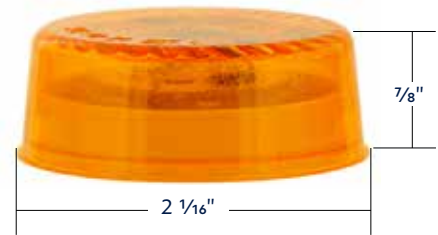

NEW ITEMS

Turbine Light

7 LED 2" Round Turbine Light (Clearance/Marker)

Unique Turbine Fin Design on Outer Rim

- Polycarbonate lens sonically sealed to housing to prevent moisture intrusion
- Electronics completely sealed in epoxy to resist corrosion and moisture
- Energy efficient solid-state circuit board engineered for 12V DC systems
- Feature 7 bright SMD type LEDs
- Rear housing with 2-pin female contact terminal
- Recommend use with 2-pin male plug, item #34247, 34242, 34241 (not included)
- Recommend mount with rubber push-in grommet, item #31505, 31507 (not included)
- DOT/SAE, FMVSS 108
- IP67 water resistant rating

39222	Amber LED / Amber Lens	1 Pc. / Card
39223	Red LED / Red Lens	1 Pc. / Card

7 LED_s **IP67** WATER RESISTANT **DOT & SAE**